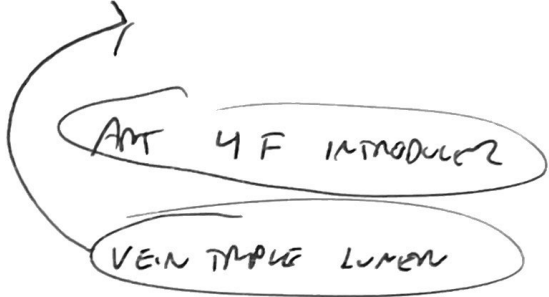

STRINGE OR NO STRINGE

HOW TO HOLD
ART - LIKE A DART
HAND ON LEG

ANGLE

266 - 266GIMS

SWITCH HANDS

GRAB HUB, NOT SHAFT HAND ON ^{LEG}

WIRE PREP

- WIRE READY FIRST
- WIRE HOOKERS
- THUMB STUPIDITY
- CHEAT

~~WHAT~~

WHAT TO PLACE

CORDS / INTRODUCERS

HOW TO PLACE

ELMO CORDS

NEEDLE TO
FLOPPY
TO 7F DILATOR
TO SUPERSTIFF

REFER